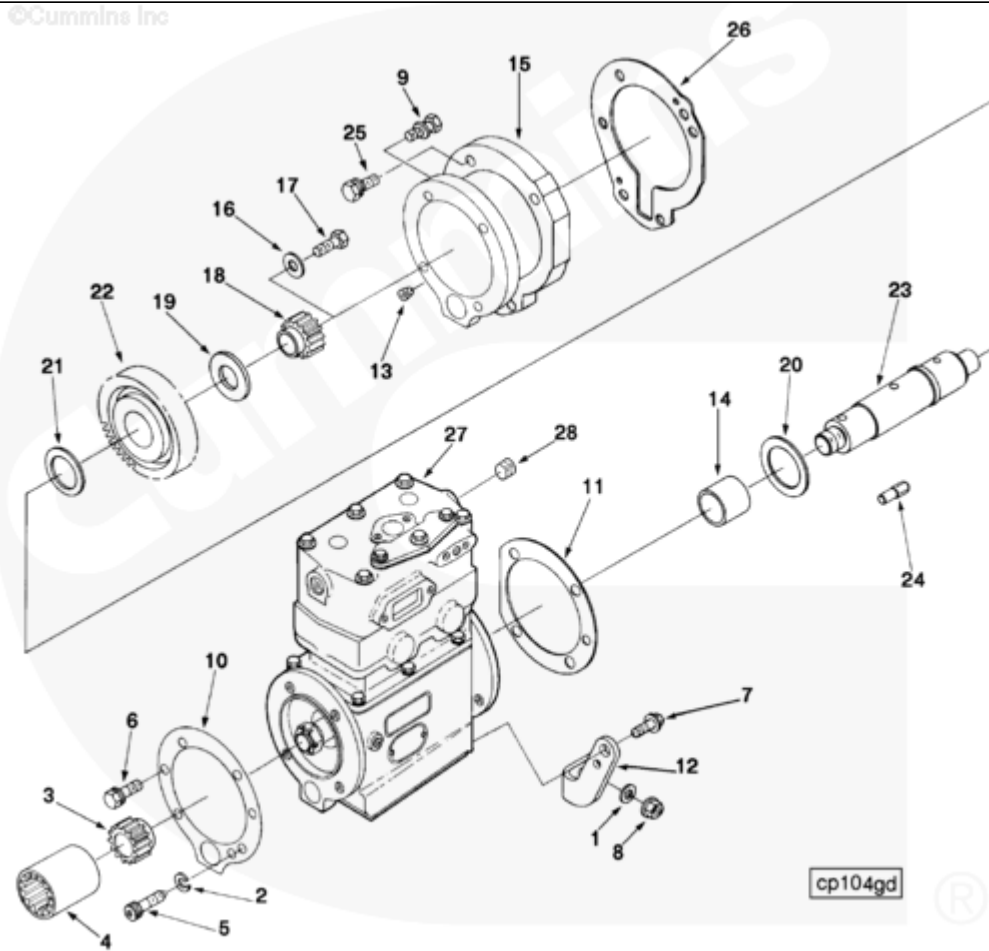

Parts Catalog - Option Detail

Electronic Parts Catalog - Option Detail				
Option	Group	Graphic	Film Card	Date
CP1801	12.01	cp104gd	F	15-NOV-92
Engines	NH/NT 855, NT495, NT743, NTA855 N106